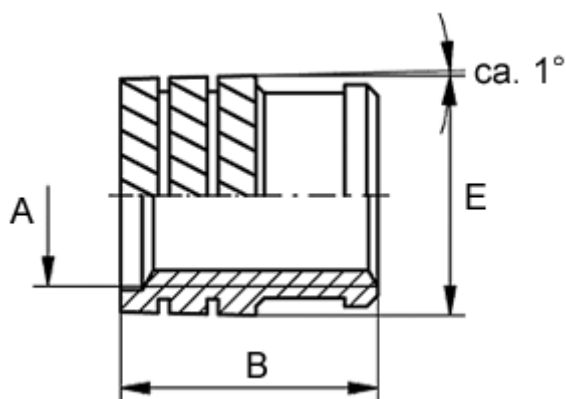

Data Sheet

Article number: 12850000080800
Description: KLEE-coil 850 000 080.800
M8 Brass

Measures

Female thread A	= M8
Length B	= 9.2
Min distance to edge	= 3.8
Outer diameter E	= 9.70
Recommended bore diameter	= 9.3
Type	= 850 000 080.800